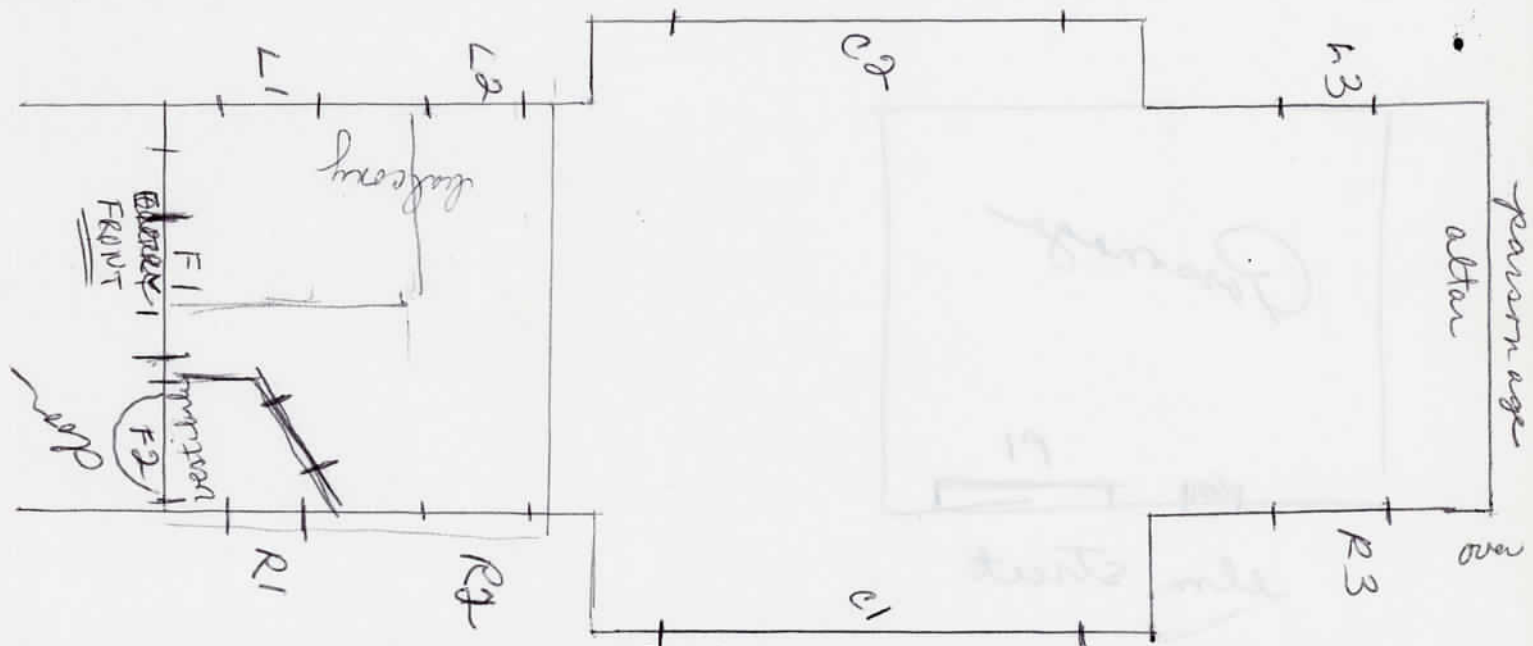

BUILDING SKETCH PLAN

Name of Building: NATIONAL LUTHERAN

Garsonage

door

P1

elm street